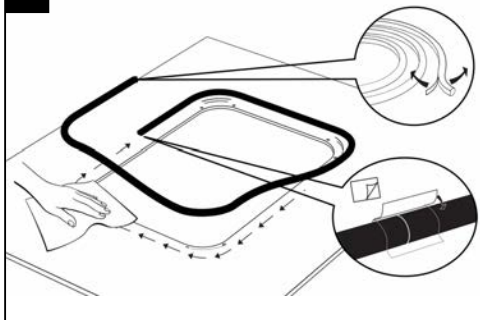

ITAL COLVEN
Made in Italy

Tel. +39 0574 870516
Fax: +39 0574 870509

VIESA
Kompressor III

VOLVO 3
(electric opening)
I01.00384-0

Versione 1.0.18. Data 24.10.18

I01.00381-8

1

2

3

4

5