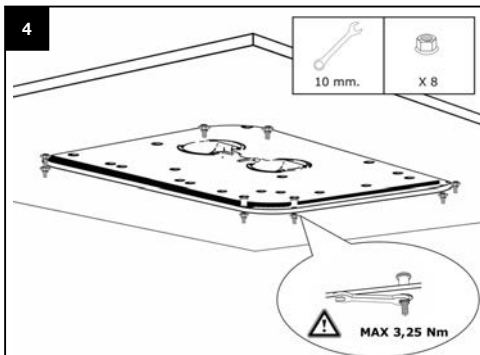

ITAL COLVEN
Made in Italy

Tel. +39 0574 870516
Fax: +39 0574 870509

VIESA
Kompressor III

VOLVO 3
(electric opening)
I01.00384-0

Versione 1.0.18. Data 24.10.18

I01.00381-8

1

2

3

4

5