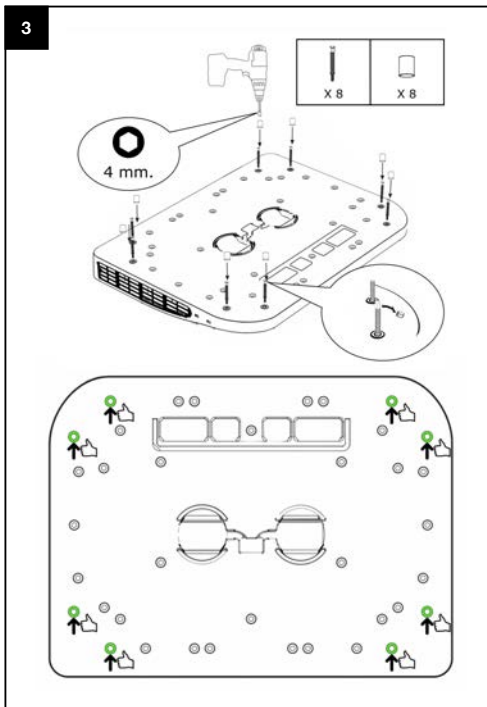

ITAL COLVEN
Made in Italy

Tel. +39 0574 870516
Fax: +39 0574 870509

VIESA
Kompressor III

VOLVO 3
(electric opening)
I01.00384-0

Versione 1.0.18. Data 24.10.18

I01.00381-8

1

2

3

4

5