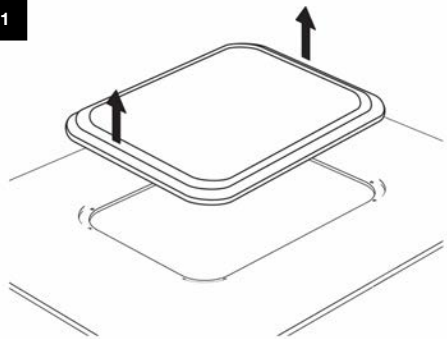

VOLVO 3
(electric opening)
I01.00384-0

Versione 1.0.18. Data 24.10.18

I01.00381-8

1