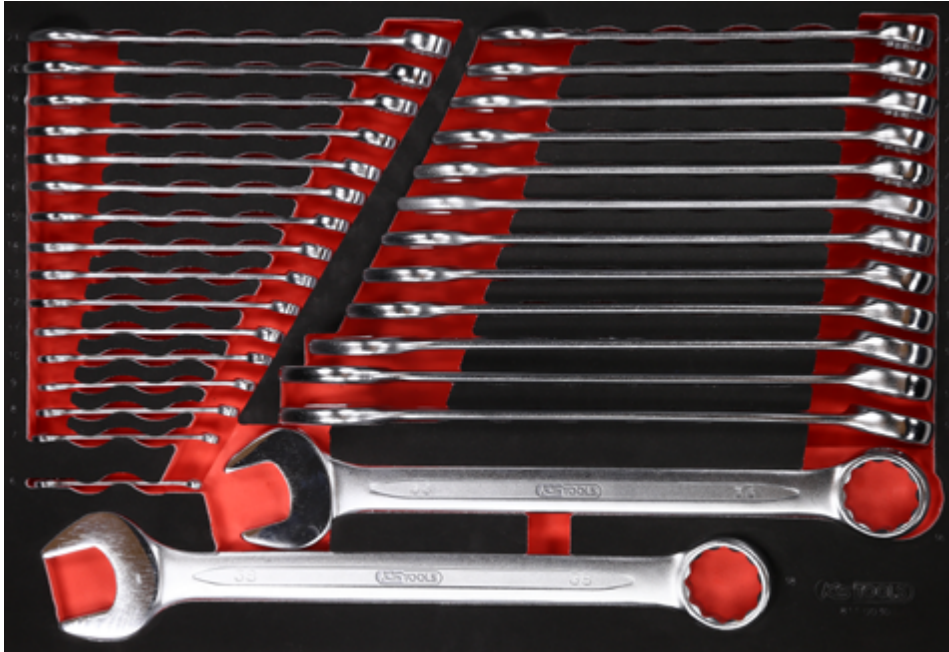

811.0030

M Combination spanner set

| Pos. | Code | Description | pcs |
|------|----------|-------------------------------------|-----|
| 1 | 517.0606 | Combination spanners, offset, 6mm | 1 |
| 2 | 517.0607 | Combination spanners, offset, 7 mm | 1 |
| 3 | 517.0608 | Combination spanners, offset, 8 mm | 1 |
| 4 | 517.0609 | Combination spanners, offset, 9 mm | 1 |
| 5 | 517.0610 | Combination spanners, offset, 10 mm | 1 |
| 6 | 517.0611 | Combination spanners, offset, 11 mm | 1 |
| 7 | 517.0612 | Combination spanners, offset, 12 mm | 1 |
| 8 | 517.0613 | Combination spanners, offset, 13 mm | 1 |
| 9 | 517.0614 | Combination spanners, offset, 14 mm | 1 |
| 10 | 517.0615 | Combination spanners, offset, 15 mm | 1 |
| 11 | 517.0616 | Combination spanners, offset, 16 mm | 1 |
| 12 | 517.0617 | Combination spanners, offset, 17 mm | 1 |
| 13 | 517.0618 | Combination spanners, offset, 18 mm | 1 |
| 14 | 517.0619 | Combination spanners, offset, 19 mm | 1 |
| 15 | 517.0620 | Combination spanners, offset, 20 mm | 1 |
| 16 | 517.0621 | Combination spanners, offset, 21 mm | 1 |
| 17 | 517.0622 | Combination spanners, offset, 22 mm | 1 |
| 18 | 517.0623 | Combination spanners, offset, 23 mm | 1 |
| 19 | 517.0624 | Combination spanners, offset, 24 mm | 1 |
| 20 | 517.0625 | Combination spanners, offset, 25 mm | 1 |
| 21 | 517.0626 | Combination spanners, offset, 26 mm | 1 |
| 22 | 517.0627 | Combination spanners, offset, 27 mm | 1 |
| 23 | 517.0628 | Combination spanners, offset, 28 mm | 1 |
| 24 | 517.0629 | Combination spanners, offset, 29 mm | 1 |
| 25 | 517.0630 | Combination spanners, offset, 30 mm | 1 |
| 26 | 517.0632 | Combination spanners, offset, 32 mm | 1 |
| 27 | 517.0337 | Combination spanners, offset, 33 mm | 1 |
| 28 | 517.0634 | Combination spanners, offset, 34 mm | 1 |
| 29 | 517.0636 | Combination spanners, offset, 36 mm | 1 |
| 30 | 517.0638 | Combination spanners, offset, 38 mm | 1 |