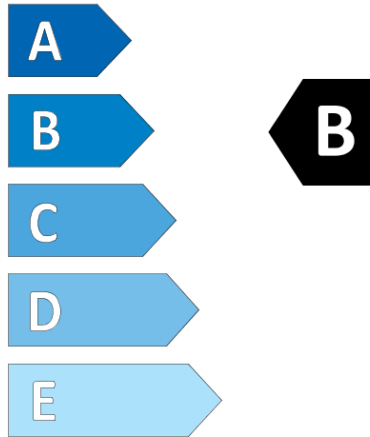

### DELEGATED REGULATION (EU) 2020/740

SUPPLIER NAME OR TRADEMARK	<b>Apollo</b>
COMMERCIAL NAME OR TRADE DESIGNATION	<b>Endu™Race RT</b>
TYRE TYPE IDENTIFIER	<b>8714692334467</b>
TYRE SIZE DESIGNATION	<b>385/55 R 22.5</b>
LOAD-CAPACITY INDEX	<b>160</b>
SPEED CATEGORY SYMBOL	<b>K</b>
FUEL EFFICIENCY CLASS	<b>C</b>
WET GRIP CLASS	<b>B</b>
EXTERNAL ROLLING NOISE CLASS	<b>B</b>
EXTERNAL ROLLING NOISE VALUE	<b>73</b>
SEVERE SNOW TYRE	<b>No</b>
ICE TYRE	<b>No</b>
DATE OF START OF PRODUCTION	<b>52/16</b>
DATE OF END OF PRODUCTION	<b>-</b>
LOAD VERSION	
ADDITIONAL INFORMATION	<b>158</b>

# ENERG

**Apollo**

8714692334467

385/55 R 22.5 160 K

C3

**C**

2020/740

**ENDU™RACE RT**