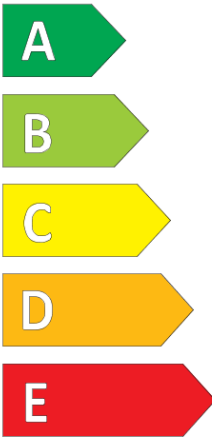

### DELEGATED REGULATION (EU) 2020/740

SUPPLIER NAME OR TRADEMARK	<b>Apollo</b>
COMMERCIAL NAME OR TRADE DESIGNATION	<b>Endu™Race RT</b>
TYRE TYPE IDENTIFIER	<b>8714692334467</b>
TYRE SIZE DESIGNATION	<b>385/55 R 22.5</b>
LOAD-CAPACITY INDEX	<b>160</b>
SPEED CATEGORY SYMBOL	<b>K</b>
FUEL EFFICIENCY CLASS	<b>C</b>
WET GRIP CLASS	<b>B</b>
EXTERNAL ROLLING NOISE CLASS	<b>B</b>
EXTERNAL ROLLING NOISE VALUE	<b>73</b>
SEVERE SNOW TYRE	<b>No</b>
ICE TYRE	<b>No</b>
DATE OF START OF PRODUCTION	<b>52/16</b>
DATE OF END OF PRODUCTION	<b>-</b>
LOAD VERSION	
ADDITIONAL INFORMATION	<b>158</b>

# ENERG

**Apollo**

8714692334467

385/55 R 22.5 160 K

C3

**C**

2020/740

**ENDU™RACE RT**