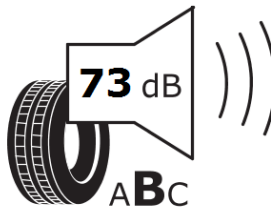

### DELEGATED REGULATION (EU) 2020/740

SUPPLIER NAME OR TRADEMARK	<b>Apollo</b>
COMMERCIAL NAME OR TRADE DESIGNATION	<b>Endu™Race RT</b>
TYRE TYPE IDENTIFIER	<b>8714692334467</b>
TYRE SIZE DESIGNATION	<b>385/55 R 22.5</b>
LOAD-CAPACITY INDEX	<b>160</b>
SPEED CATEGORY SYMBOL	<b>K</b>
FUEL EFFICIENCY CLASS	<b>C</b>
WET GRIP CLASS	<b>B</b>
EXTERNAL ROLLING NOISE CLASS	<b>B</b>
EXTERNAL ROLLING NOISE VALUE	<b>73</b>
SEVERE SNOW TYRE	<b>No</b>
ICE TYRE	<b>No</b>
DATE OF START OF PRODUCTION	<b>52/16</b>
DATE OF END OF PRODUCTION	<b>-</b>
LOAD VERSION	
ADDITIONAL INFORMATION	<b>158</b>

# ENERG

**Apollo**

8714692334467

385/55 R 22.5 160 K

C3

**C**

2020/740

**ENDU™RACE RT**